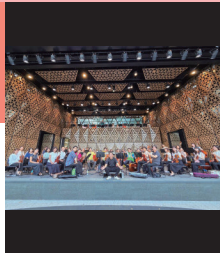

GEIGEKI  
ORCHESTRA  
ACADEMY  
for WIND

Sep 2 (Wed)

18:00~19:00

Denjuro Tanaka  
Shuichiro Ueda  
Fue & Taiko  
with Saki Kineya

Sep 6 (Sun)

Toshima City  
Orchestra  
Conductor  
Kazuki Wada

September

Coming Soon.