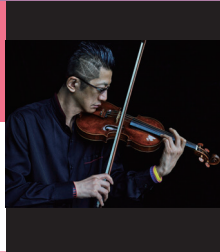

Tokyo Music Evening Yube

We have prepared a special opportunity for you to casually enjoy music, with the hope that you will discover new ways to enjoy nightlife in Toshima City. Please enjoy this special evening.

Apr 1 (Wed)

18:00~19:00

Yasunao Ishida
Violin Recital

Piano:
Tomoya Okamoto

Apr 15 (Wed)

CANCELLED
due to bad weather

Clarinet Quartet
with members of
the Yomiuri Nippon
Symphony Orchestra