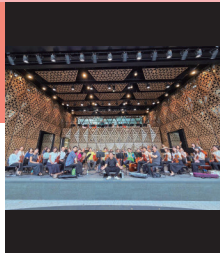

Sep 2 (Wed)

18:00~19:00

Denjuro Tanaka
Shuichiro Ueda
Fue & Taiko
with Saki Kineya

Sep 6 (Sun)

Toshima City
Orchestra
Conductor
Kazuki Wada

Sep 16 (Wed)

18:00~19:00

Tokyo Kosei
Wind Orchestra
Clarinet Quartet