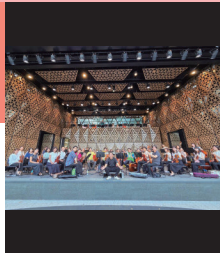

Denjuro Tanaka
Shuichiro Ueda
Fue & Taiko
with Saki Kineya

Sep 6 (Sun)

Toshima City
Orchestra
Conductor
Kazuki Wada

Sep 16 (Wed)

18:00~19:00

Tokyo Kosei
Wind Orchestra
Clarinet Quartet

Oct 7 (Wed)

18:00~19:00